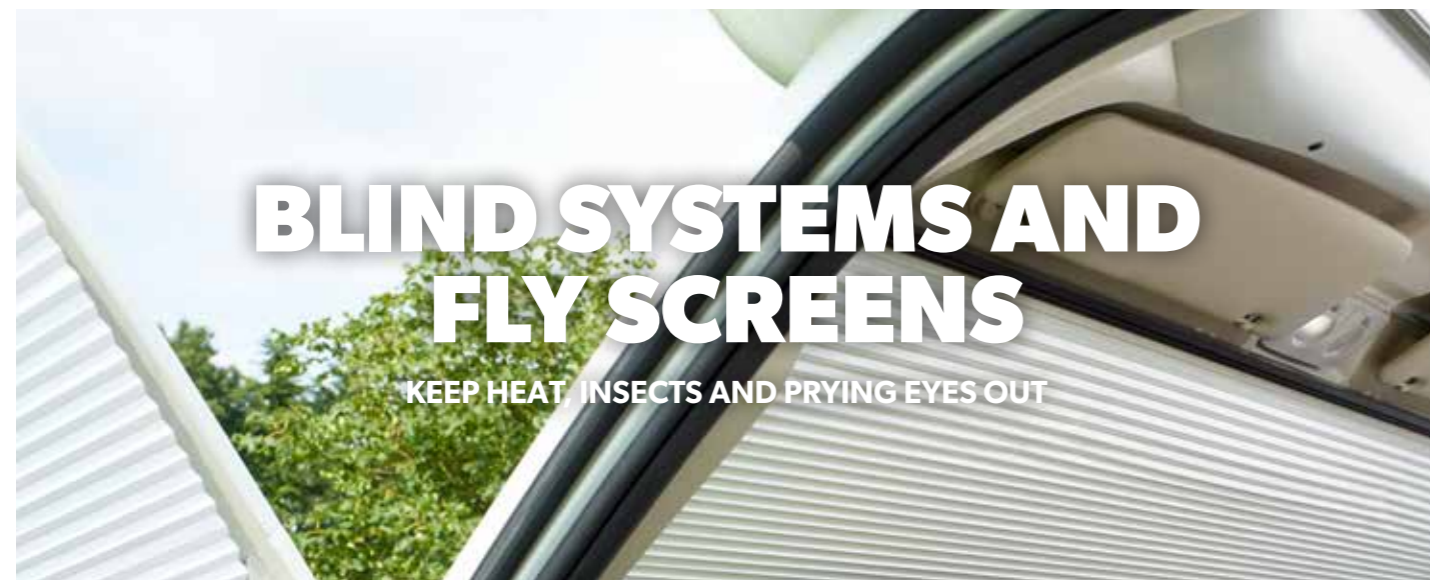

DOMETIC DB1R

Darkening roller blind with fly screen

1. **Quality features**
2. New design – blends in harmoniously with modern vehicle models
   - Preassembled to fit RV windows
   - Black-out blind and fly screen can be adjusted separately
   - Fly screen can be fitted top or bottom
   - Maximum field of vision due to slim profiles
   - No visible screws
   - Tool-free tensioning of blind and fly screen