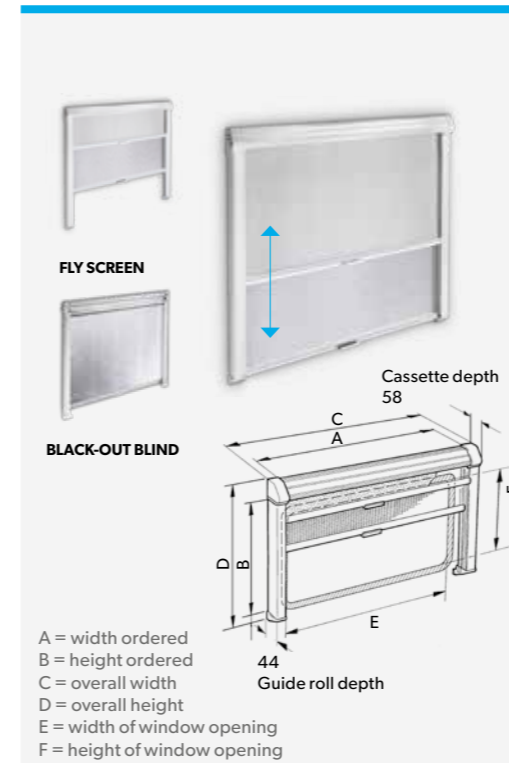

DOMETIC RASTROLLO 3000

Roller blind

Quality features

- Spring loaded roller blind for smooth and even unwinding
- Black-out blind and fly screen which can be adjusted separately
- Designed to be fitted above the window, making it ideal for windows without frames

Standard size		grey-white		white				
Size A (mm)	Size B (mm)	Size C (mm)	Size D (mm)	Size E (mm)	Size F (mm)	Weight (kg)	Ref. No.	Ref. No.
335	345	354	439	275	285	1.0	-	9104109622
660	710	679	804	600	650	2.28	9104108376	9104108412
710	710	729	804	650	650	2.33	9104108377	9104108413
760	710	779	804	700	650	2.39	9104108378	9104108414
810	710	829	804	750	650	2.44	9104108379	9104108415
860	710	879	804	800	650	2.50	9104108380	9104108416
960	710	979	804	900	650	2.61	9104108381	9104108417
1060	710	1079	804	1000	650	2.71	9104108382	9104108418
1160	710	1179	804	1100	650	2.82	9104108383	9104108419
1260	710	1279	804	1200	650	2.93	9104108384	9104108420
1360	810	1379	904	1300	750	3.34	9104108385	9104108421
1460	810	1479	904	1400	750	3.45	9104108386	9104108422
1510	810	1529	904	1450	750	3.50	9104108387	9104108423
1560	810	1579	904	1500	750	3.56	9104108388	9104108424
1610	810	1629	904	1550	750	3.61	9104108389	9104108425
1660	810	1679	904	1600	750	3.67	9104108390	9104108426
1760	810	1779	904	1700	750	3.78	9104108391	9104108427