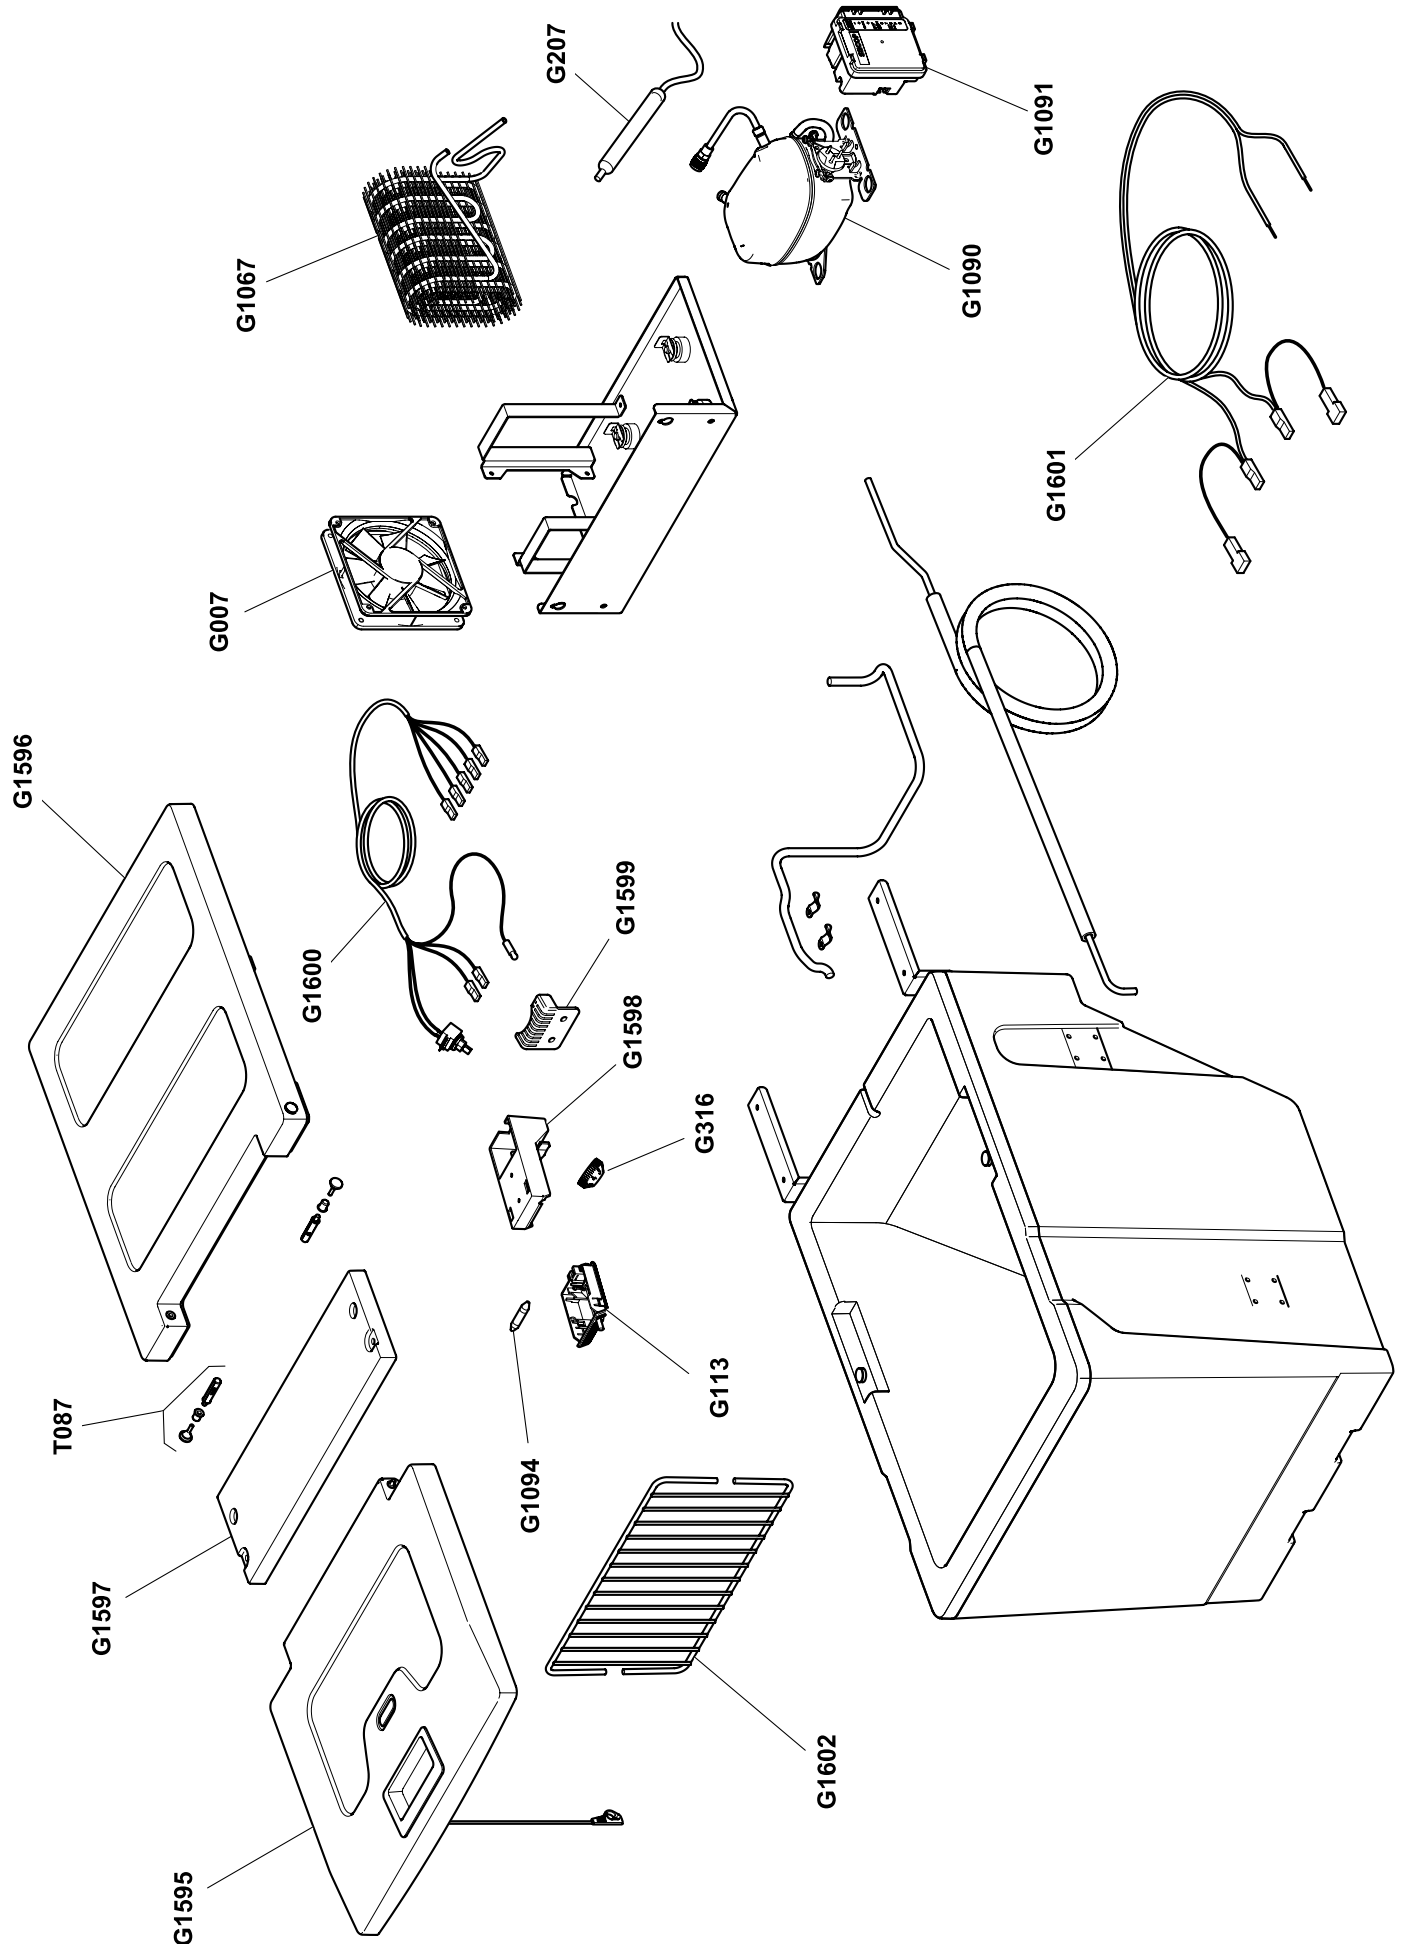

# TB40AM MAN TGX

**indelB**

INDEL B P/N	DESCRIPTION
T087	Hinges
G1090	Compressor
G1091	ECU
G1067	Run Capacitor
G207	Filter
G113	Ceiling Light
G1094	Lamp
G316	Thermostat Knob
G007	Fan
G1595	Mobile Lid
G1596	Fixed Lid
G1597	Crosspiece Lid
G1598	Thermostat Box
G1599	Temperature Sensor Grid
G1600	Thermostat & Temperature Sensor
G1601	Power Supply Cord
G1602	Inner Grid